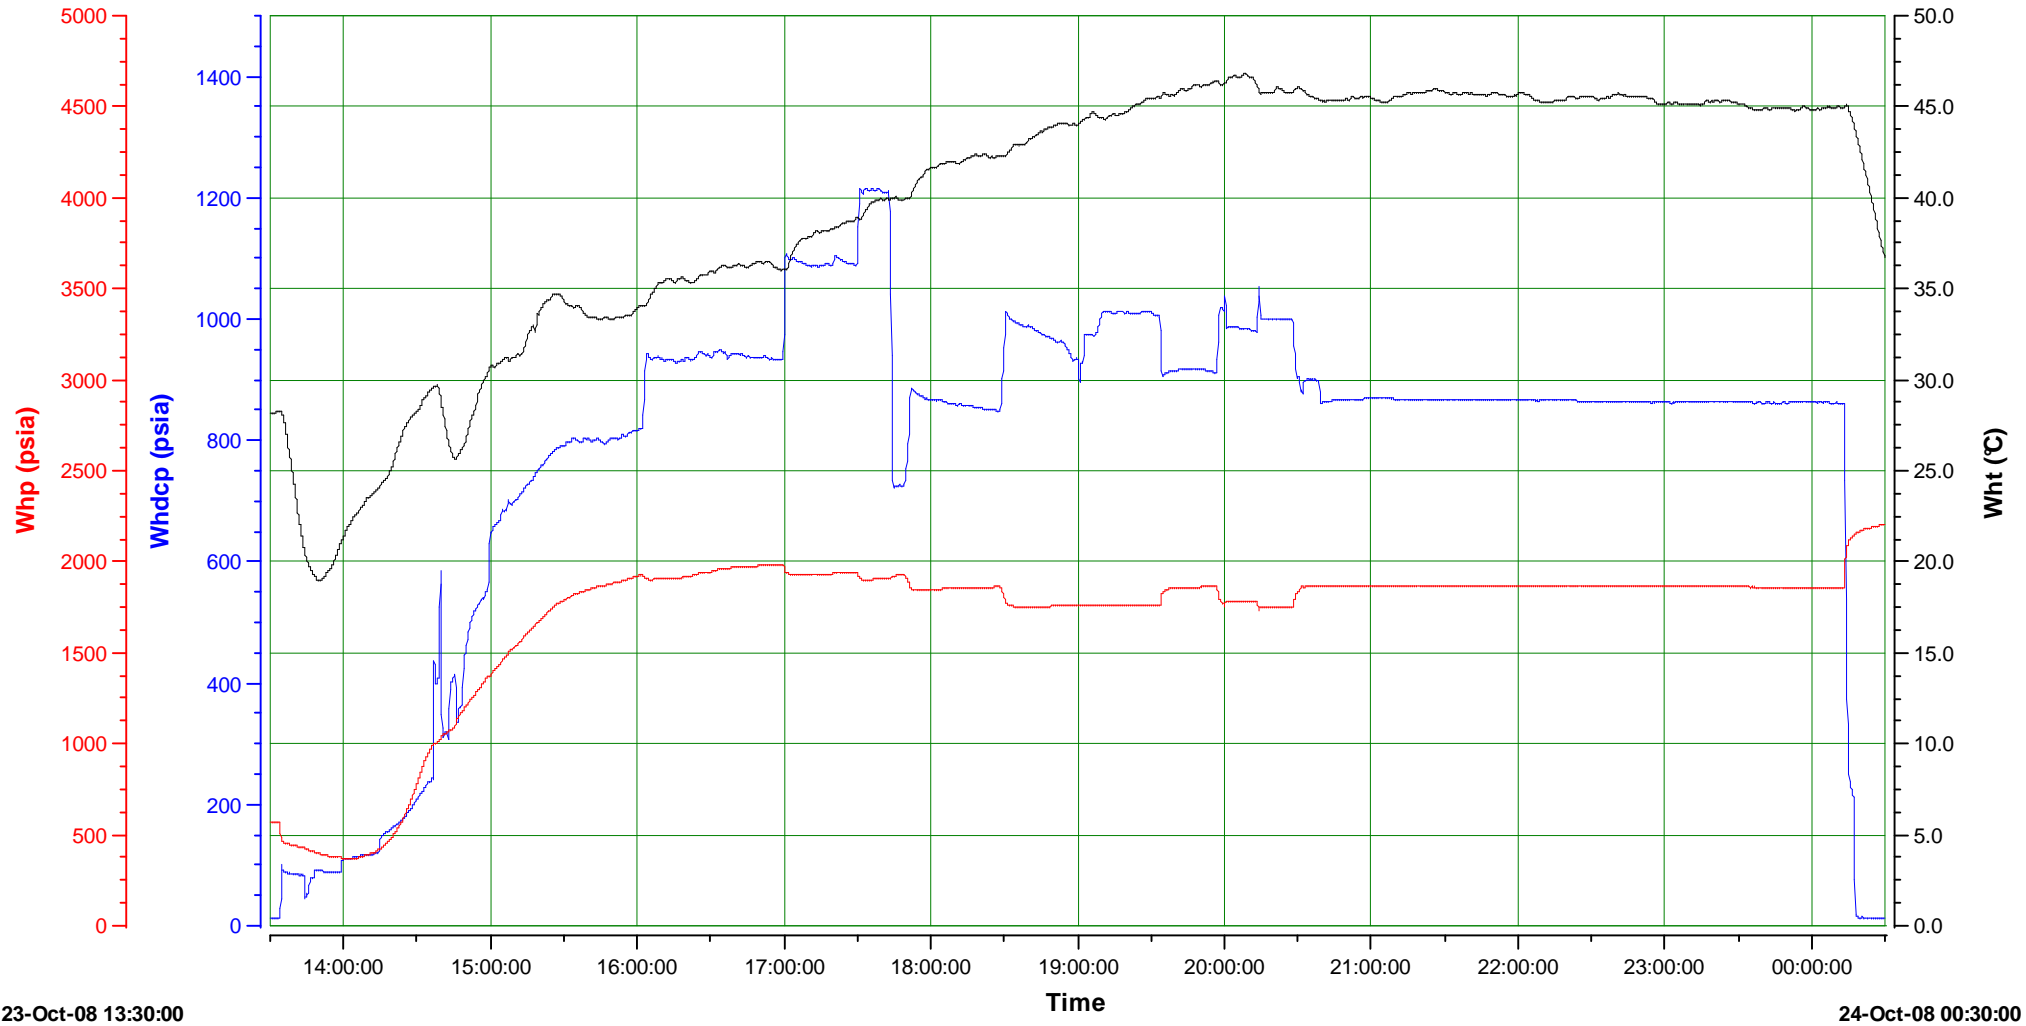

### Wellhead Data Acquisition HENRY-2DW, Ocean Patriot

23-Oct-08 13:30:00

24-Oct-08 00:30:00